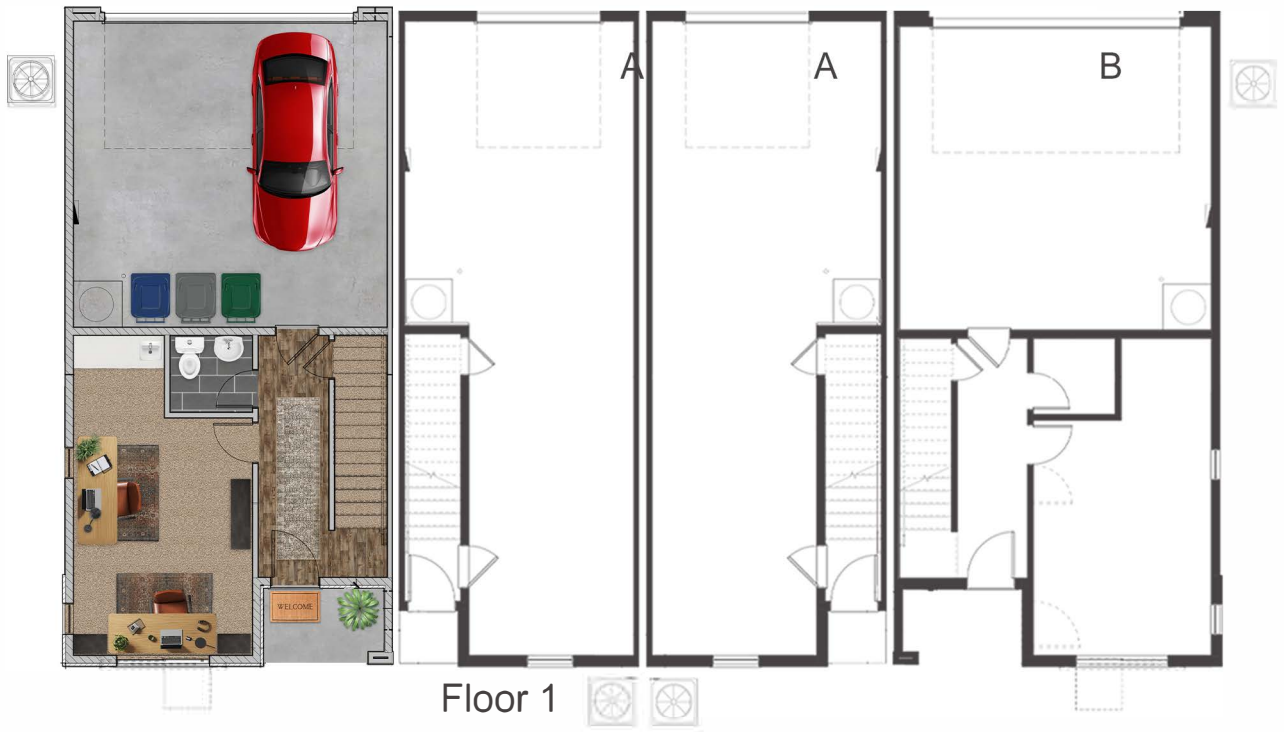

Join the Contemporary Commons community today and experience the best of modern living in Sacramento.

Contact and location information
DRE#01885474

contemporary
COMMONS

Plan A

1204 Sq. Ft.
2 Bed/2.5 Bath | 2 Car Garage

Floor 1

Floor 2

Floor 3

Plan B

2094 Sq. Ft.
2-4 Bed/3.5 Bath | 2 Car Garage

contemporary
COMMONS