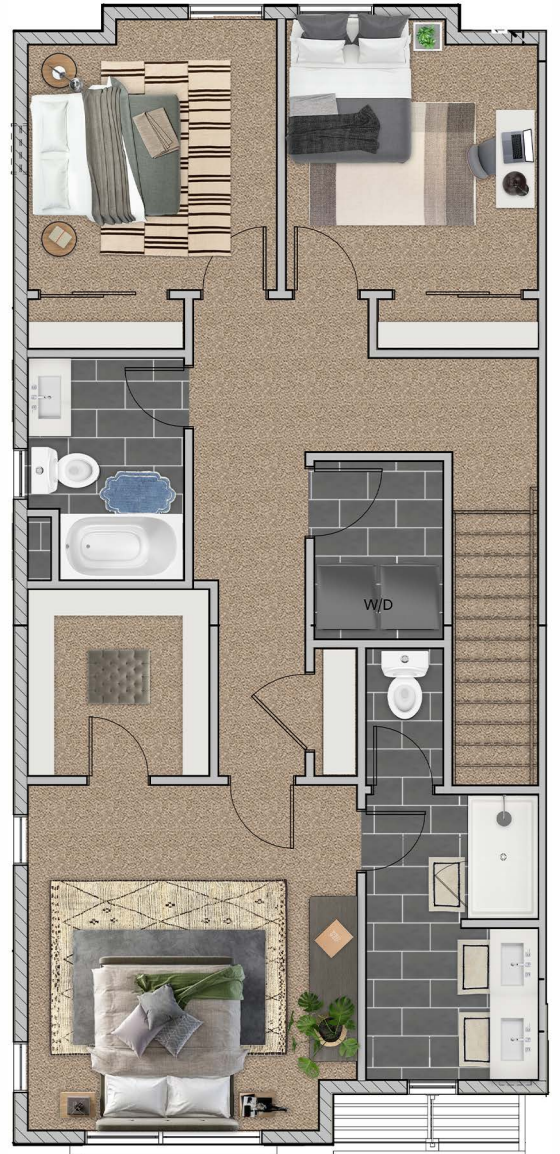

Join the Contemporary Commons community today and experience the best of modern living in Sacramento.

Contact and location information
DRE#01885474

contemporary
COMMONS

Plan A

1204 Sq. Ft.
2 Bed/2.5 Bath | 2 Car Garage

Floor 1

Floor 2

Floor 3

Plan B

2094 Sq. Ft.
2-4 Bed/3.5 Bath | 2 Car Garage

contemporary
COMMONS