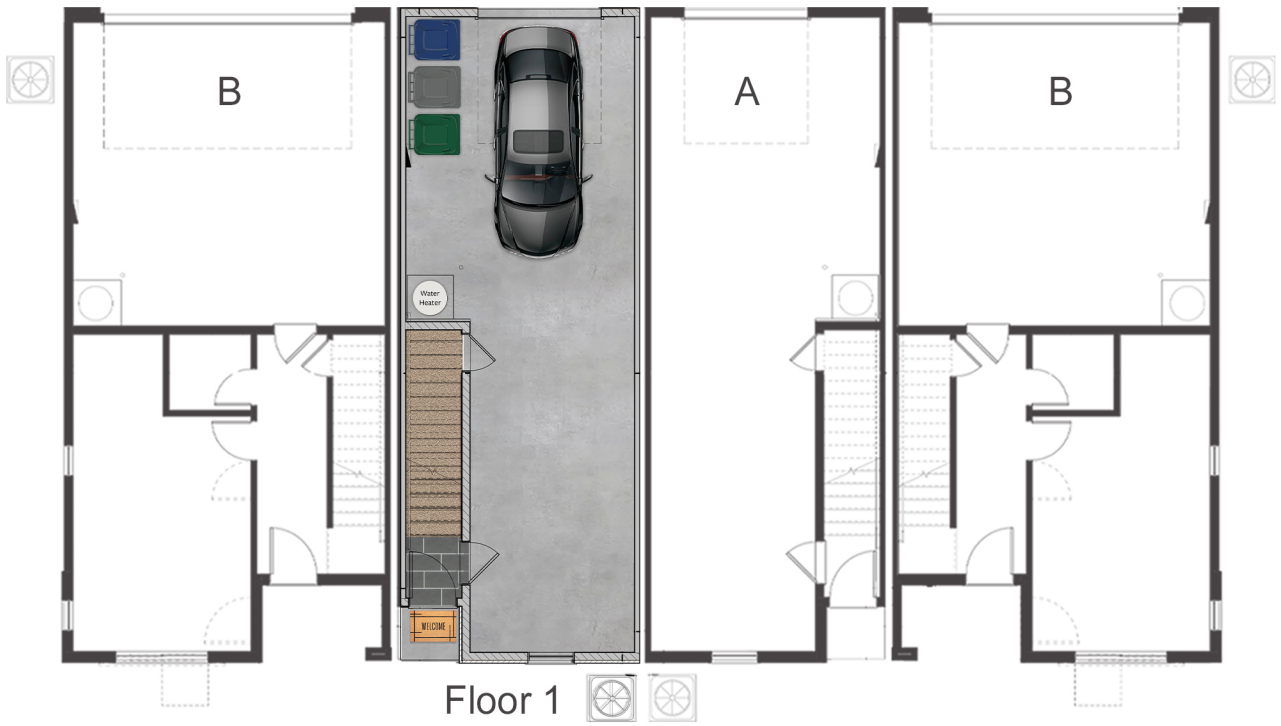

Join the Contemporary Commons community today and experience the best of modern living in Sacramento.

Contact and location information
DRE#01885474

contemporary
COMMONS

Plan A

1204 Sq. Ft.
2 Bed/2.5 Bath | 2 Car Garage

Floor 1

Floor 2

Floor 3

Plan B

2094 Sq. Ft.
2-4 Bed/3.5 Bath | 2 Car Garage

contemporary
COMMONS