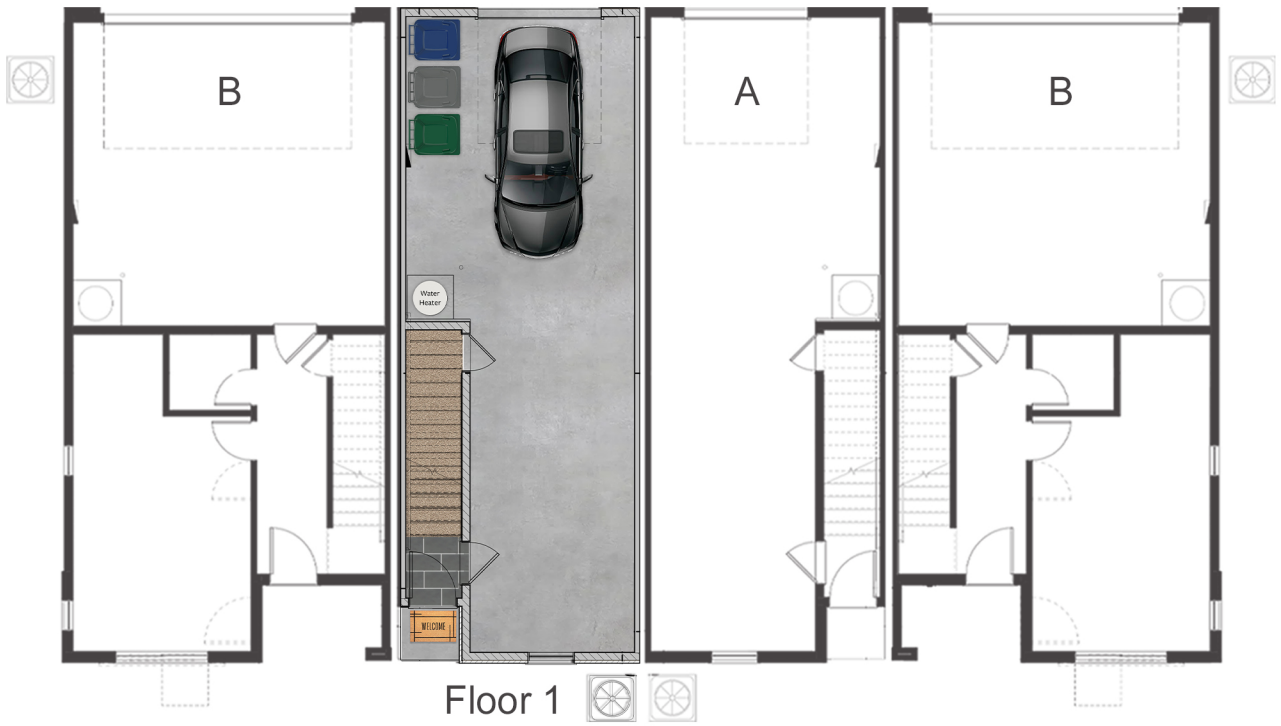

Join the Contemporary Commons community today and experience the best of modern living in Sacramento.

Contact and location information
DRE#02202639

contemporary
COMMONS

Plan A

1204 Sq. Ft.
2 Bed/2.5 Bath | 2 Car Garage

contemporary
COMMONS

Plan B

2094 Sq. Ft.
2-4 Bed/3.5 Bath | 2 Car Garage

Floorplans are for marketing and illustrative purposes only, certain items and upgrades are shown as examples and not true to what is being delivered by builder. Builder reserves the right to change any items without notice. Homes are not furnished.