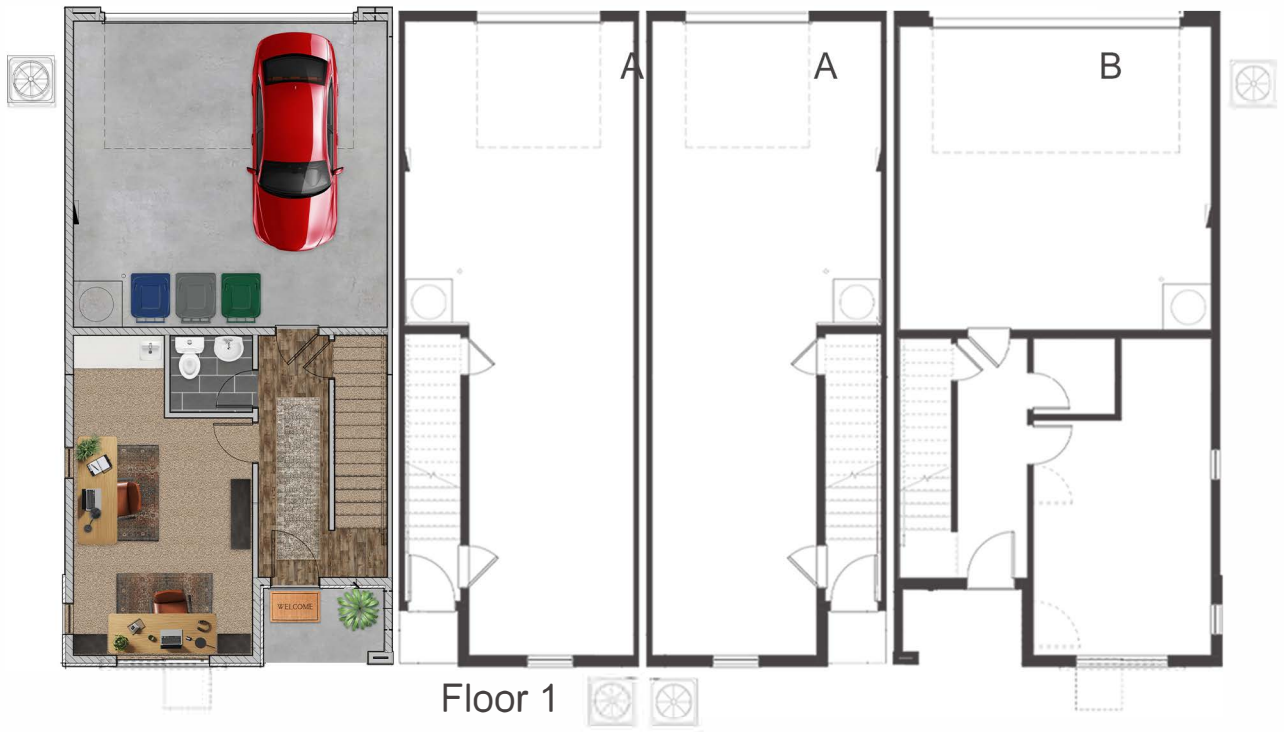

Join the Contemporary Commons community today and experience the best of modern living in Sacramento.

Contact and location information
DRE#02202639

contemporary
COMMONS

Plan A

1204 Sq. Ft.
2 Bed/2.5 Bath | 2 Car Garage

contemporary
COMMONS

Plan B

2094 Sq. Ft.
2-4 Bed/3.5 Bath | 2 Car Garage

Floorplans are for marketing and illustrative purposes only, certain items and upgrades are shown as examples and not true to what is being delivered by builder. Builder reserves the right to change any items without notice. Homes are not furnished.