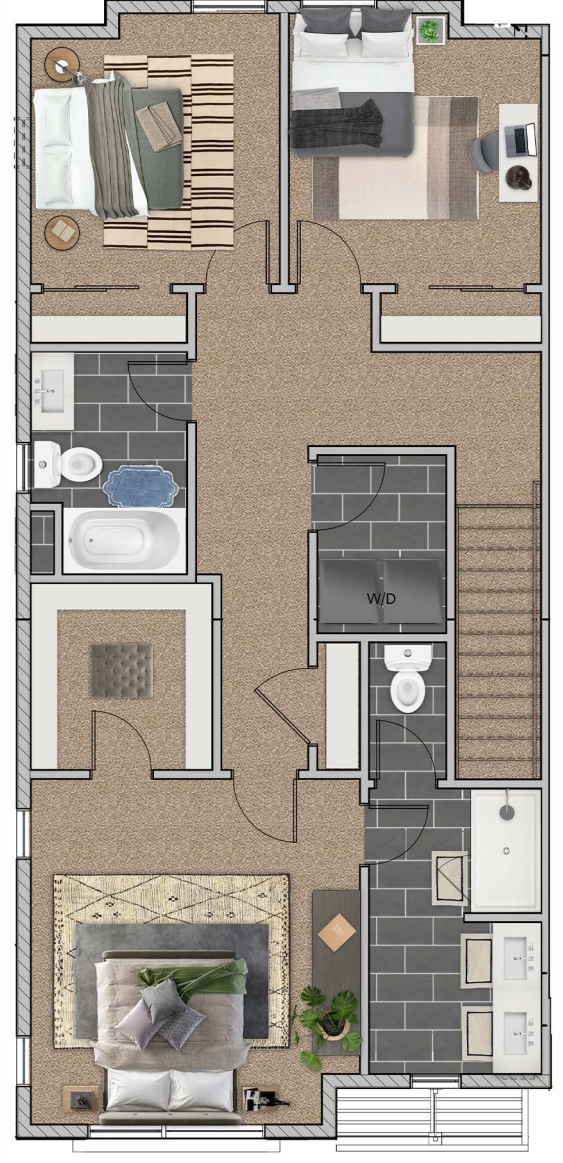

Join the Contemporary Commons community today and experience the best of modern living in Sacramento.

Contact and location information
DRE#02202639

contemporary
COMMONS

Plan A

1204 Sq. Ft.
2 Bed/2.5 Bath | 2 Car Garage

contemporary
COMMONS

Plan B

2094 Sq. Ft.
2-4 Bed/3.5 Bath | 2 Car Garage

Floorplans are for marketing and illustrative purposes only, certain items and upgrades are shown as examples and not true to what is being delivered by builder. Builder reserves the right to change any items without notice. Homes are not furnished.